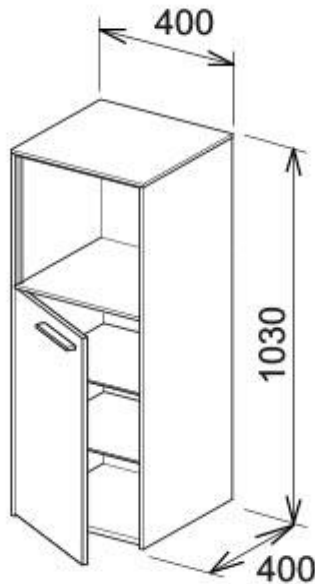

SPECIFICATION SHEET - bathroom furniture

BRAND:	KEUCO	Product Photo:
ORIGIN:	Germany	
SERIES:	VANITY UNITS	
PRODUCT DESCRIPTION:	Wall unit single door & shelf soft closing, with 2 glass shelves & 1 open shelf with plastic odour trap 1¼" x 32mm	
MODEL No.	32120 210001	
FINISH/COLOUR:	White High Gloss	
DIMENSIONS:	400mm x 400mm x 1030mm	
OPTIONAL MATCHING PARTS:		

Technical Informations:

REMINDER:	Do not use cleaners containing abrasive cleansers, ammonia, bleach, acids, waxes, alcohol, solvents or other products not recommended for chrome.
	All information is for reference only, installation shall always be based on the actual product delivered.